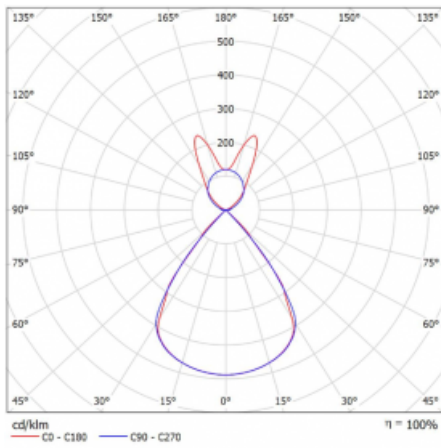

| | |
|--|--|
| Type of installation | Suspended |
| Light distribution | Direct-indirect wide-lighting distribution |
| Luminaire shape | Linear |
| Colour of the luminaires | Silver |
| Material | Aluminium |
| Lifetime | L80/B20 50 000 hours |
| Warranty | 24 months |
| Description of luminaires | Luminaire suspended |
| item description | D/I - 59/41 |
| Dimensions | 1964 mm × 47 mm × 69 mm |
| Light source | LED MODUL |
| Type of optical system | Plastic louvre low UGR |
| Luminous flux | 12840 lm ± 10 % |
| Colour Temperature | 3000 K warm white |
| Luminous efficacy | 143 lm/W |
| MacAdam Light source | 3 |
| Colour rendering index | 80 |
| UGR max. X=4H Y=8H, $\rho=70,50,20$ | 16 |

Technical drawing

Luminaire power input 89.8 W \pm 10 %

Connection of the luminaires Electronic ballast non-dimmable with 1h emergency

Electrical voltage 220-240V

Frequency 50/60Hz

⊕ CE IP 20

Curve

Downloads