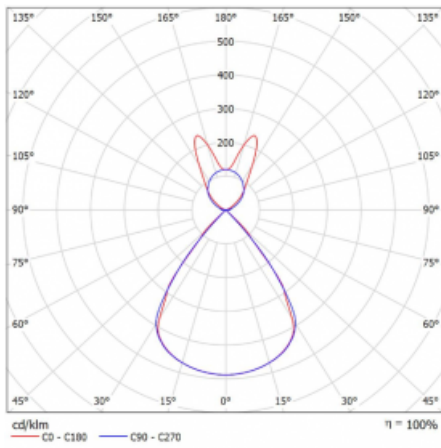

Type of installation	Suspended
Light distribution	Direct-indirect wide-lighting distribution
Luminaire shape	Linear
Colour of the luminaires	Black
Material	Aluminium
Lifetime	L80/B20 50 000 hours
Warranty	24 months
Description of luminaires	Luminaire suspended
item description	D/I - 59/41
Dimensions	1964 mm × 47 mm × 69 mm
Light source	LED MODUL
Type of optical system	Plastic louvre low UGR
Luminous flux	12840 lm ± 10 %
Colour Temperature	3000 K warm white
Luminous efficacy	143 lm/W
MacAdam Light source	3
Colour rendering index	80
UGR max. X=4H Y=8H, $\rho=70,50,20$	16

## Curve