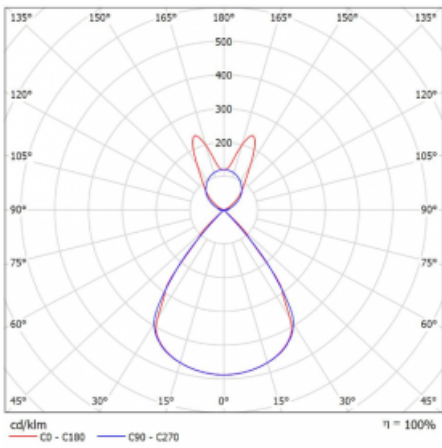

Type of installation	Suspended
Light distribution	Direct-indirect wide-lighting distribution
Luminaire shape	Linear
Colour of the luminaires	Black
Material	Aluminium
Lifetime	L80/B20 50 000 hours
Warranty	2 years
Description of luminaires	Luminaire suspended
item description	D/I - 59/41
Dimensions	1964 mm × 47 mm × 69 mm
Light source	LED MODUL
Type of optical system	Plastic louvre low UGR
Luminous flux*	12840 lm
Colour Temperature	3000 K warm white
Luminous efficacy	143 lm/W
MacAdam Light source	3
Colour rendering index	80
UGR max. X=4H Y=8H, $\rho=70,50,20$	16

Technical drawing

Luminaire power input* 89.8 W

Connection of the luminaires ON/OFF + 1h emergency

Electrical voltage 220-240V

Frequency 50/60Hz

⊕ CE IP 20

*±10 %

Curve