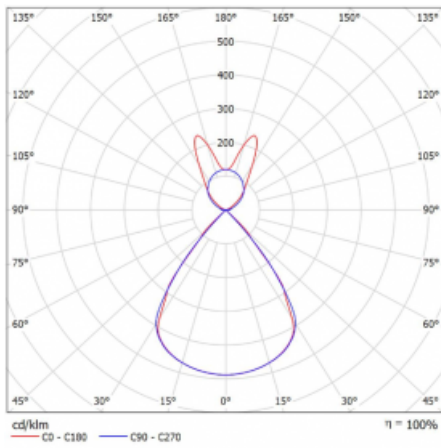

Type of installation	Suspended
Light distribution	Direct-indirect wide-lighting distribution
Luminaire shape	Linear
Colour of the luminaires	White
Material	Aluminium
Lifetime	L80/B20 50 000 hours
Warranty	60 months
Description of luminaires	Luminaire suspended
item description	D/I - 59/41
Dimensions	1964 mm × 47 mm × 69 mm
Light source	LED MODUL
Type of optical system	Plastic louvre low UGR
Luminous flux	13380 lm ± 10 %
Colour Temperature	4000 K cool white
Luminous efficacy	149 lm/W
MacAdam Light source	3
Colour rendering index	80
UGR max. X=4H Y=8H, $\rho=70,50,20$	16.2

## Technical drawing

Luminaire power input 89.8 W  $\pm$  10 %

Connection of the luminaires Electronic ballast non-dimmable

Electrical voltage 220-240V

Frequency 50/60Hz

⊕ CE IP 20

## Curve