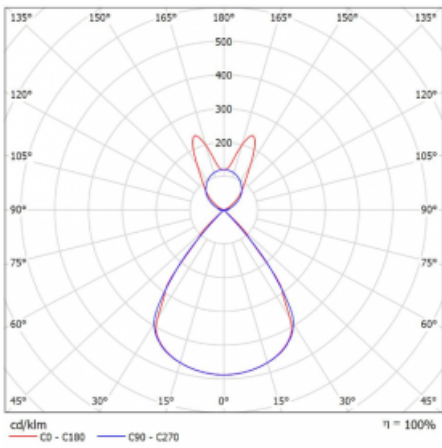

Type of installation	Suspended
Light distribution	Direct-indirect wide-lighting distribution
Luminaire shape	Linear
Colour of the luminaires	Silver
Material	Aluminium
Lifetime	L80/B20 50 000 hours
Warranty	5 years
Description of luminaires	Luminaire suspended
item description	D/I - 59/41
Dimensions	1964 mm × 47 mm × 69 mm
Light source	LED MODUL
Type of optical system	Plastic louvre low UGR
Luminous flux*	13380 lm
Colour Temperature	4000 K cool white
Luminous efficacy	149 lm/W
MacAdam Light source	3
Colour rendering index	80
UGR max. X=4H Y=8H, $\rho=70,50,20$	16.2

Technical drawing

Luminaire power input* 89.8 W

Connection of the luminaires ON/OFF

Electrical voltage 220-240V

Frequency 50/60Hz

⊕ CE IP 20

*±10 %

Curve