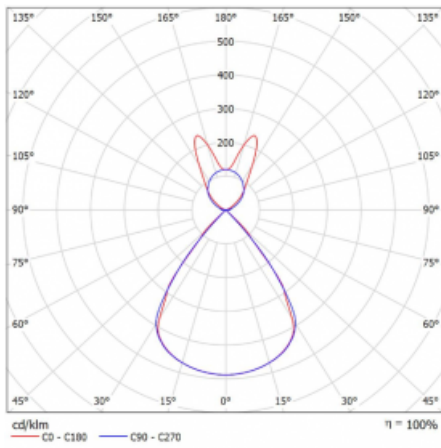

Type of installation	Suspended
Light distribution	Direct-indirect wide-lighting distribution
Luminaire shape	Linear
Colour of the luminaires	Silver
Material	Aluminium
Lifetime	L80/B20 50 000 hours
Warranty	60 months
Description of luminaires	Luminaire suspended
item description	D/I - 59/41
Dimensions	1964 mm × 47 mm × 69 mm
Light source	LED MODUL
Type of optical system	Plastic louvre low UGR
Luminous flux	13380 lm ± 10 %
Colour Temperature	4000 K cool white
Luminous efficacy	149 lm/W
MacAdam Light source	3
Colour rendering index	80
UGR max. X=4H Y=8H, $\rho=70,50,20$	16.2

## Technical drawing

Luminaire power input 89.8 W  $\pm$  10 %

Connection of the luminaires Electronic ballast non-dimmable

Electrical voltage 220-240V

Frequency 50/60Hz

⊕ CE IP 20

## Curve