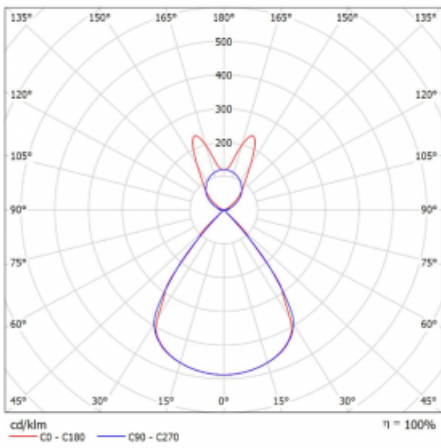

Type of installation	Suspended
Light distribution	Direct-indirect wide-lighting distribution
Luminaire shape	Linear
Colour of the luminaires	Black
Material	Aluminium
Lifetime	L80/B20 50 000 hours
Warranty	60 months
Description of luminaires	Luminaire suspended
item description	D/I - 59/41
Dimensions	1964 mm × 47 mm × 69 mm
Light source	LED MODUL
Type of optical system	Plastic louvre low UGR
Luminous flux	13380 lm ± 10 %
Colour Temperature	4000 K cool white
Luminous efficacy	149 lm/W
MacAdam Light source	3
Colour rendering index	80
UGR max. X=4H Y=8H, $\rho=70,50,20$	16.2

Technical drawing

Luminaire power input 89.8 W \pm 10 %

Connection of the luminaires Electronic ballast non-dimmable

Electrical voltage 220-240V

Frequency 50/60Hz

⊕ CE IP 20

Curve

Downloads