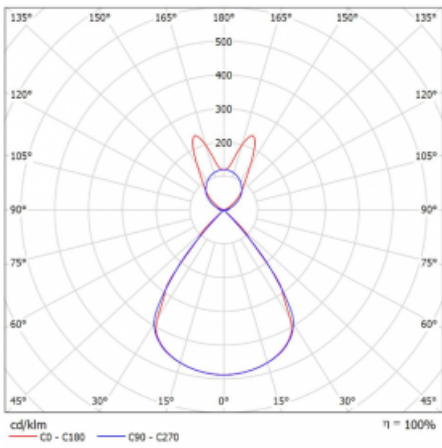

Type of installation	Suspended
Light distribution	Direct-indirect wide-lighting distribution
Luminaire shape	Linear
Colour of the luminaires	White
Material	Aluminium
Lifetime	L80/B20 50 000 hours
Warranty	60 months
Description of luminaires	Luminaire suspended
item description	D/I - 59/41
Dimensions	1964 mm × 47 mm × 69 mm
Light source	LED MODUL
Type of optical system	Plastic louvre low UGR
Luminous flux	12840 lm ± 10 %
Colour Temperature	3000 K warm white
Luminous efficacy	143 lm/W
MacAdam Light source	3
Colour rendering index	80
UGR max. X=4H Y=8H, $\rho=70,50,20$	16

Technical drawing

Luminaire power input 89.8 W \pm 10 %

Connection of the luminaires Electronic ballast non-dimmable

Electrical voltage 220-240V

Frequency 50/60Hz

⊕ CE IP 20

Curve

Downloads