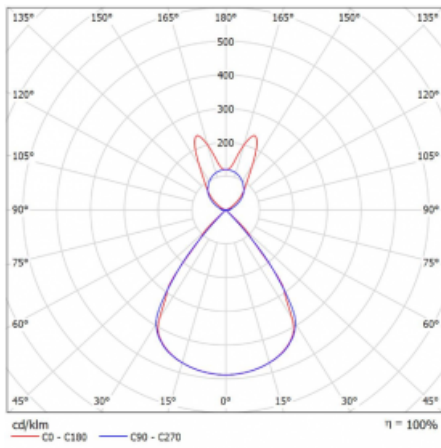

Type of installation	Suspended
Light distribution	Direct-indirect wide-lighting distribution
Luminaire shape	Linear
Colour of the luminaires	Silver
Material	Aluminium
Lifetime	L80/B20 50 000 hours
Warranty	60 months
Description of luminaires	Luminaire suspended
item description	D/I - 59/41
Dimensions	1964 mm × 47 mm × 69 mm
Light source	LED MODUL
Type of optical system	Plastic louvre low UGR
Luminous flux	12840 lm ± 10 %
Colour Temperature	3000 K warm white
Luminous efficacy	143 lm/W
MacAdam Light source	3
Colour rendering index	80
UGR max. X=4H Y=8H, $\rho=70,50,20$	16

Technical drawing

Luminaire power input 89.8 W \pm 10 %

Connection of the luminaires Electronic ballast non-dimmable

Electrical voltage 220-240V

Frequency 50/60Hz

⊕ CE IP 20

Curve

Downloads