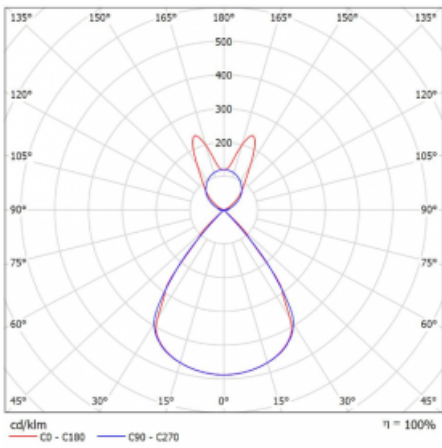

Type of installation	Suspended
Light distribution	Direct-indirect wide-lighting distribution
Luminaire shape	Linear
Colour of the luminaires	Silver
Material	Aluminium
Lifetime	L80/B20 50 000 hours
Warranty	5 years
Description of luminaires	Luminaire suspended
item description	D/I - 59/41
Dimensions	1964 mm × 47 mm × 69 mm
Light source	LED MODUL
Type of optical system	Plastic louvre low UGR
Luminous flux*	12840 lm
Colour Temperature	3000 K warm white
Luminous efficacy	143 lm/W
MacAdam Light source	3
Colour rendering index	80
UGR max. X=4H Y=8H, $\rho=70,50,20$	16

Technical drawing

Luminaire power input* 89.8 W

Connection of the luminaires ON/OFF

Electrical voltage 220-240V

Frequency 50/60Hz

⊕ CE IP 20

*±10 %

Curve