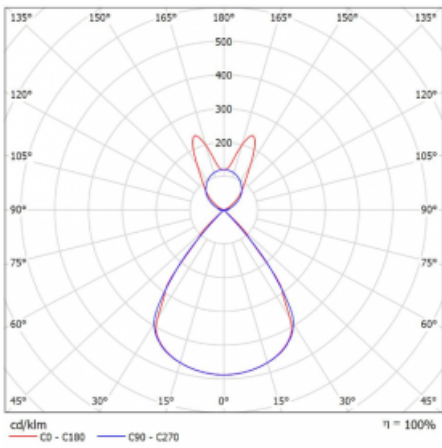

Type of installation	Suspended
Light distribution	Direct-indirect wide-lighting distribution
Luminaire shape	Linear
Colour of the luminaires	Black
Material	Aluminium
Lifetime	L80/B20 50 000 hours
Warranty	5 years
Description of luminaires	Luminaire suspended
item description	D/I - 59/41
Dimensions	1964 mm × 47 mm × 69 mm
Light source	LED MODUL
Type of optical system	Plastic louvre low UGR
Luminous flux*	12840 lm
Colour Temperature	3000 K warm white
Luminous efficacy	143 lm/W
MacAdam Light source	3
Colour rendering index	80
UGR max. X=4H Y=8H, $\rho=70,50,20$	16

Technical drawing

Luminaire power input* 89.8 W

Connection of the luminaires ON/OFF

Electrical voltage 220-240V

Frequency 50/60Hz

⊕ CE IP 20

*±10 %

Curve