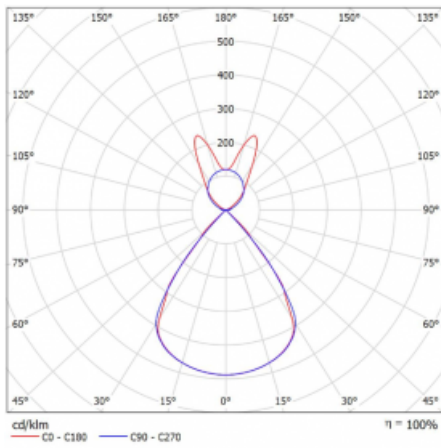

Type of installation	Suspended
Light distribution	Direct-indirect wide-lighting distribution
Luminaire shape	Linear
Colour of the luminaires	Black
Material	Aluminium
Lifetime	L80/B20 50 000 hours
Warranty	60 months
Description of luminaires	Luminaire suspended
item description	D/I - 59/41
Dimensions	1964 mm × 47 mm × 69 mm
Light source	LED MODUL
Type of optical system	Plastic louvre low UGR
Luminous flux	12840 lm ± 10 %
Colour Temperature	3000 K warm white
Luminous efficacy	143 lm/W
MacAdam Light source	3
Colour rendering index	80
UGR max. X=4H Y=8H, $\rho=70,50,20$	16

## Technical drawing

Luminaire power input 89.8 W  $\pm$  10 %

Connection of the luminaires Electronic ballast non-dimmable

Electrical voltage 220-240V

Frequency 50/60Hz

⊕ CE IP 20

## Curve