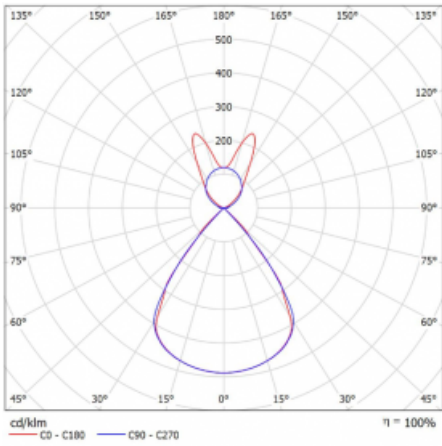

Type of installation	Suspended
Light distribution	Direct-indirect wide-lighting distribution
Luminaire shape	Linear
Colour of the luminaires	Silver
Material	Aluminium
Lifetime	L80/B20 50 000 hours
Warranty	5 years
Description of luminaires	Luminaire suspended
item description	D/I - 59/41
Dimensions	1964 mm × 47 mm × 69 mm
Light source	LED MODUL
Type of optical system	Plastic louvre low UGR
Luminous flux*	13380 lm
Colour Temperature	4000 K cool white
Luminous efficacy	149 lm/W
MacAdam Light source	3
Colour rendering index	80
UGR max. X=4H Y=8H, $\rho=70,50,20$	16.2

## Technical drawing

Luminaire power input\* 89.8 W

Connection of the luminaires DALI

Electrical voltage 220-240V

Frequency 50/60Hz

⊕ CE IP 20

\*±10 %

## Curve