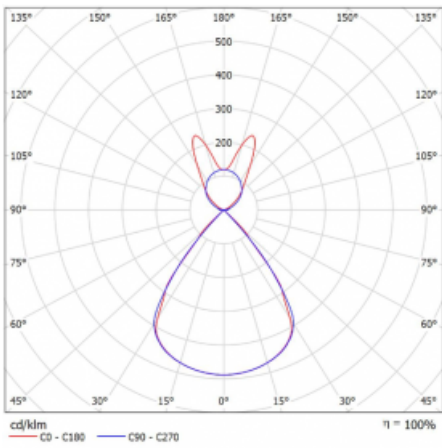

| | |
|-----------------------------------|--|
| Type of installation | Suspended |
| Light distribution | Direct-indirect wide-lighting distribution |
| Luminaire shape | Linear |
| Colour of the luminaires | White |
| Material | Aluminium |
| Lifetime | L80/B20 50 000 hours |
| Warranty | 60 months |
| Description of luminaires | Luminaire suspended |
| item description | D/I - 59/41 |
| Dimensions | 1964 mm × 47 mm × 69 mm |
| Weight | 5.1 kg |
| Light source | LED MODUL |
| Type of optical system | Plastic louvre low UGR |
| Luminous flux | 12840 lm ± 10 % |
| Colour Temperature | 3000 K warm white |
| Luminous efficacy | 143 lm/W |
| MacAdam Light source | 3 |
| Colour rendering index | 80 |
| UGR max. X=4H Y=8H, ρ=70,50,20 | 16 |

Technical drawing

Luminaire power input 89.8 W \pm 10 %

Connection of the luminaires DALI dimmable

Electrical voltage 220-240V

Frequency 50/60Hz

⊕ CE IP 20

Curve

Downloads