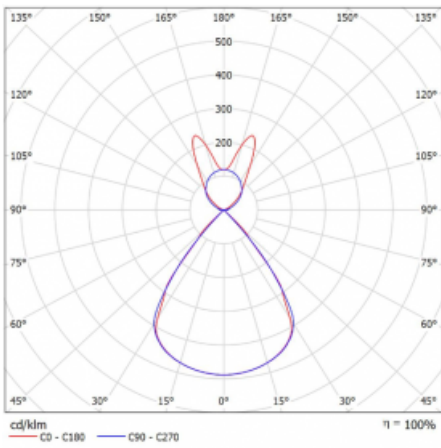

Type of installation	Suspended
Light distribution	Direct-indirect wide-lighting distribution
Luminaire shape	Linear
Colour of the luminaires	Silver
Material	Aluminium
Lifetime	L80/B20 50 000 hours
Warranty	5 years
Description of luminaires	Luminaire suspended
item description	D/I - 59/41
Dimensions	1964 mm × 47 mm × 69 mm
Weight	5.1 kg
Light source	LED MODUL
Type of optical system	Plastic louvre low UGR
Luminous flux*	12840 lm
Colour Temperature	3000 K warm white
Luminous efficacy	143 lm/W
MacAdam Light source	3
Colour rendering index	80
UGR max. X=4H Y=8H, ρ=70,50,20	16

## Technical drawing

Luminaire power input\* 89.8 W

Connection of the luminaires DALI

Electrical voltage 220-240V

Frequency 50/60Hz

⊕ CE IP 20

\*±10 %

## Curve