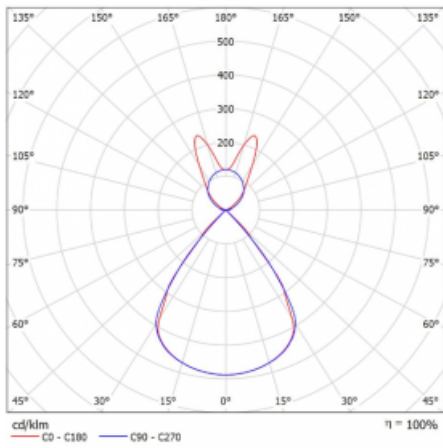

Type of installation	Suspended
Light distribution	Direct-indirect wide-lighting distribution
Luminaire shape	Linear
Colour of the luminaires	Black
Material	Aluminium
Lifetime	L80/B20 50 000 hours
Warranty	5 years
Description of luminaires	Luminaire suspended
item description	D/I - 59/41
Dimensions	1964 mm × 47 mm × 69 mm
Weight	5.1 kg
Light source	LED MODUL
Type of optical system	Plastic louvre low UGR
Luminous flux*	12840 lm
Colour Temperature	3000 K warm white
Luminous efficacy	143 lm/W
MacAdam Light source	3
Colour rendering index	80
UGR max. X=4H Y=8H, ρ=70,50,20	16

## Technical drawing

Luminaire power input\* 89.8 W

Connection of the luminaires DALI

Electrical voltage 220-240V

Frequency 50/60Hz

⊕ CE IP 20

\*±10 %

## Curve