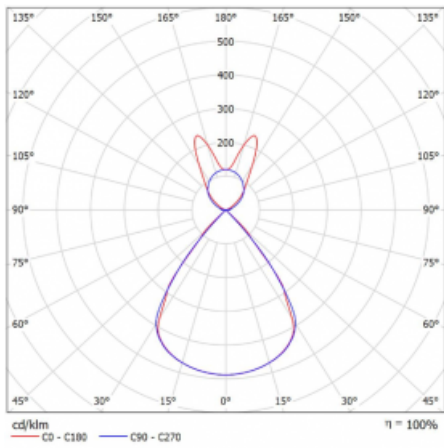

Type of installation	Suspended
Light distribution	Direct-indirect wide-lighting distribution
Luminaire shape	Linear
Colour of the luminaires	White
Material	Aluminium
Lifetime	L80/B20 50 000 hours
Warranty	24 months
Description of luminaires	Luminaire suspended
item description	D/l - 54/46
Dimensions	1964 mm × 47 mm × 69 mm
Light source	LED MODUL
Type of optical system	Plastic louvre low UGR
Luminous flux	7700 lm ± 10 %
Colour Temperature	4000 K cool white
Luminous efficacy	151 lm/W
MacAdam Light source	3
Colour rendering index	80
UGR max. X=4H Y=8H, $\rho=70,50,20$	14.2

## Curve