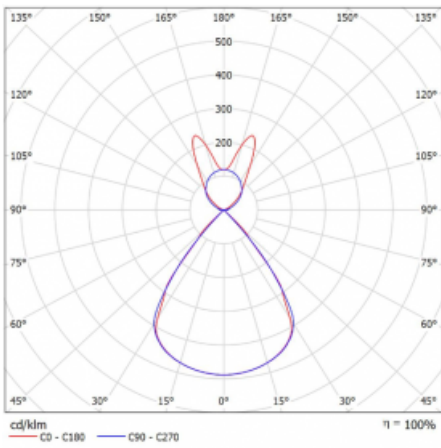

Type of installation	Suspended
Light distribution	Direct-indirect wide-lighting distribution
Luminaire shape	Linear
Colour of the luminaires	Black
Material	Aluminium
Lifetime	L80/B20 50 000 hours
Warranty	2 years
Description of luminaires	Luminaire suspended
item description	D/I - 54/46
Dimensions	1964 mm × 47 mm × 69 mm
Light source	LED MODUL
Type of optical system	Plastic louvre low UGR
Luminous flux*	7380 lm
Colour Temperature	3000 K warm white
Luminous efficacy	145 lm/W
MacAdam Light source	3
Colour rendering index	80
UGR max. X=4H Y=8H, $\rho=70,50,20$	14.1

## Curve