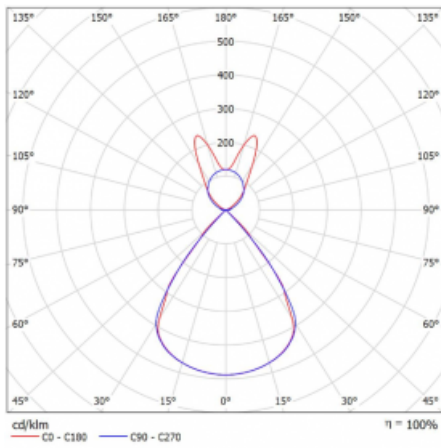

|  |  |
|--|--|
| Type of installation                   | Suspended                                  |
| Light distribution                     | Direct-indirect wide-lighting distribution |
| Luminaire shape                        | Linear                                     |
| Colour of the luminaires               | Silver                                     |
| Material                               | Aluminium                                  |
| Lifetime                               | L80/B20 50 000 hours                       |
| Warranty                               | 2 years                                    |
| Description of luminaires              | Luminaire suspended                        |
| item description                       | D/I - 54/46                                |
| Dimensions                             | 1964 mm × 47 mm × 69 mm                    |
| Light source                           | LED MODUL                                  |
| Type of optical system                 | Plastic louvre low UGR                     |
| Luminous flux*                         | 7700 lm                                    |
| Colour Temperature                     | 4000 K cool white                          |
| Luminous efficacy                      | 151 lm/W                                   |
| MacAdam Light source                   | 3  |
| Colour rendering index                 | 80   |
| UGR max. X=4H<br>Y=8H, $\rho=70,50,20$ | 14.2                                       |

## Curve