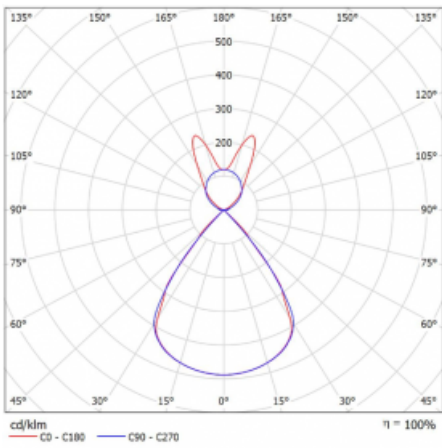

Type of installation	Suspended
Light distribution	Direct-indirect wide-lighting distribution
Luminaire shape	Linear
Colour of the luminaires	Silver
Material	Aluminium
Lifetime	L80/B20 50 000 hours
Warranty	24 months
Description of luminaires	Luminaire suspended
item description	D/l - 54/46
Dimensions	1964 mm × 47 mm × 69 mm
Light source	LED MODUL
Type of optical system	Plastic louvre low UGR
Luminous flux	7700 lm ± 10 %
Colour Temperature	4000 K cool white
Luminous efficacy	151 lm/W
MacAdam Light source	3
Colour rendering index	80
UGR max. X=4H Y=8H, $\rho=70,50,20$	14.2

## Curve