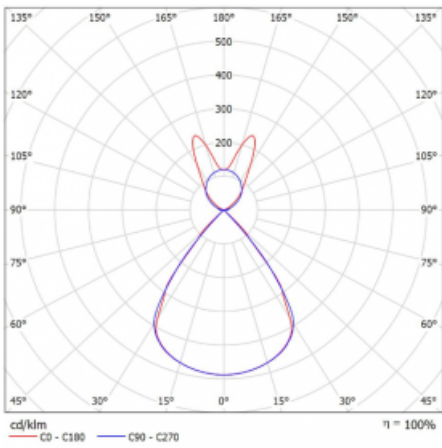

Type of installation	Suspended
Light distribution	Direct-indirect wide-lighting distribution
Luminaire shape	Linear
Colour of the luminaires	Black
Material	Aluminium
Lifetime	L80/B20 50 000 hours
Warranty	24 months
Description of luminaires	Luminaire suspended
item description	D/l - 54/46
Dimensions	1964 mm × 47 mm × 69 mm
Light source	LED MODUL
Type of optical system	Plastic louvre low UGR
Luminous flux	7700 lm ± 10 %
Colour Temperature	4000 K cool white
Luminous efficacy	151 lm/W
MacAdam Light source	3
Colour rendering index	80
UGR max. X=4H Y=8H, $\rho=70,50,20$	14.2

## Curve