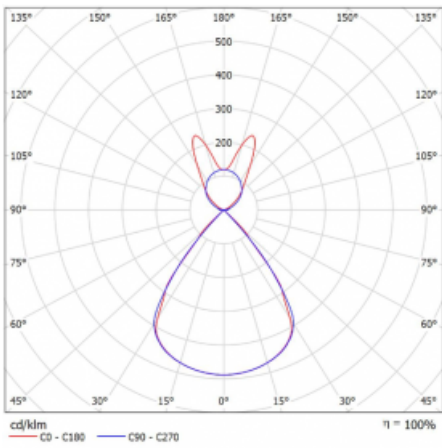

Type of installation	Suspended
Light distribution	Direct-indirect wide-lighting distribution
Luminaire shape	Linear
Colour of the luminaires	White
Material	Aluminium
Lifetime	L80/B20 50 000 hours
Warranty	24 months
Description of luminaires	Luminaire suspended
item description	D/I - 54/46
Dimensions	1964 mm × 47 mm × 69 mm
Light source	LED MODUL
Type of optical system	Plastic louvre low UGR
Luminous flux	7380 lm ± 10 %
Colour Temperature	3000 K warm white
Luminous efficacy	145 lm/W
MacAdam Light source	3
Colour rendering index	80
UGR max. X=4H Y=8H, $\rho=70,50,20$	14.1

## Curve