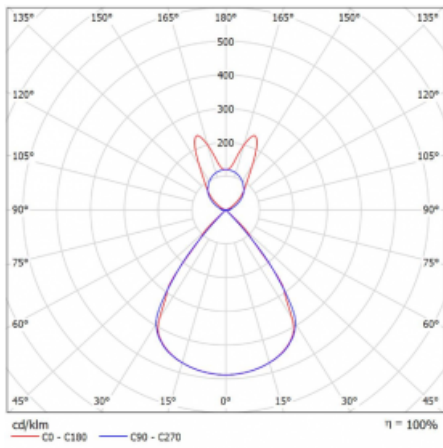

Type of installation	Suspended
Light distribution	Direct-indirect wide-lighting distribution
Luminaire shape	Linear
Colour of the luminaires	White
Material	Aluminium
Lifetime	L80/B20 50 000 hours
Warranty	60 months
Description of luminaires	Luminaire suspended
item description	D/l - 54/46
Dimensions	1964 mm × 47 mm × 69 mm
Light source	LED MODUL
Type of optical system	Plastic louvre low UGR
Luminous flux	7700 lm ± 10 %
Colour Temperature	4000 K cool white
Luminous efficacy	151 lm/W
MacAdam Light source	3
Colour rendering index	80
UGR max. X=4H Y=8H, $\rho=70,50,20$	14.2

Technical drawing

Luminaire power input 50.9 W \pm 10 %

Connection of the luminaires Electronic ballast non-dimmable

Electrical voltage 220-240V

Frequency 50/60Hz

⊕ CE IP 20

Curve

Downloads