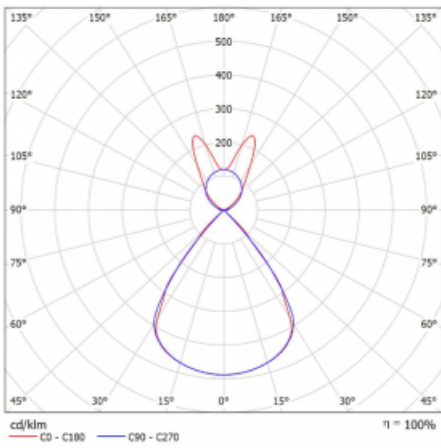

Type of installation	Suspended
Light distribution	Direct-indirect wide-lighting distribution
Luminaire shape	Linear
Colour of the luminaires	White
Material	Aluminium
Lifetime	L80/B20 50 000 hours
Warranty	5 years
Description of luminaires	Luminaire suspended
item description	D/I - 54/46
Dimensions	1964 mm × 47 mm × 69 mm
Light source	LED MODUL
Type of optical system	Plastic louvre low UGR
Luminous flux*	7700 lm
Colour Temperature	4000 K cool white
Luminous efficacy	151 lm/W
MacAdam Light source	3
Colour rendering index	80
UGR max. X=4H Y=8H, $\rho=70,50,20$	14.2

Technical drawing

Luminaire power input* 50.9 W

Connection of the luminaires ON/OFF

Electrical voltage 220-240V

Frequency 50/60Hz

⊕ CE IP 20

*±10 %

Curve