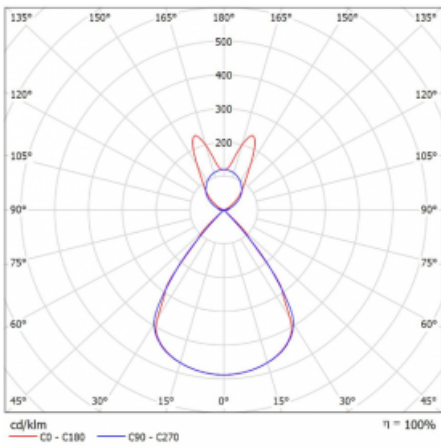

Type of installation	Suspended
Light distribution	Direct-indirect wide-lighting distribution
Luminaire shape	Linear
Colour of the luminaires	White
Material	Aluminium
Lifetime	L80/B20 50 000 hours
Warranty	60 months
Description of luminaires	Luminaire suspended
item description	D/l - 54/46
Dimensions	1964 mm × 47 mm × 69 mm
Light source	LED MODUL
Type of optical system	Plastic louvre low UGR
Luminous flux	7700 lm ± 10 %
Colour Temperature	4000 K cool white
Luminous efficacy	151 lm/W
MacAdam Light source	3
Colour rendering index	80
UGR max. X=4H Y=8H, $\rho=70,50,20$	14.2

## Technical drawing

Luminaire power input 50.9 W  $\pm$  10 %

Connection of the luminaires Electronic ballast non-dimmable

Electrical voltage 220-240V

Frequency 50/60Hz

⊕ CE IP 20

## Curve