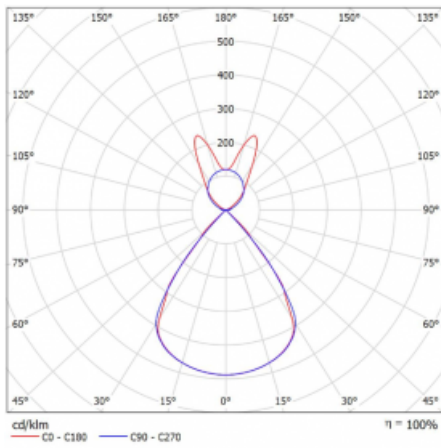

Type of installation	Suspended
Light distribution	Direct-indirect wide-lighting distribution
Luminaire shape	Linear
Colour of the luminaires	Silver
Material	Aluminium
Lifetime	L80/B20 50 000 hours
Warranty	60 months
Description of luminaires	Luminaire suspended
item description	D/I - 54/46
Dimensions	1964 mm × 47 mm × 69 mm
Light source	LED MODUL
Type of optical system	Plastic louvre low UGR
Luminous flux	7700 lm ± 10 %
Colour Temperature	4000 K cool white
Luminous efficacy	151 lm/W
MacAdam Light source	3
Colour rendering index	80
UGR max. X=4H Y=8H, $\rho=70,50,20$	14.2

Technical drawing

Luminaire power input 50.9 W \pm 10 %

Connection of the luminaires Electronic ballast non-dimmable

Electrical voltage 220-240V

Frequency 50/60Hz

⊕ CE IP 20

Curve

Downloads