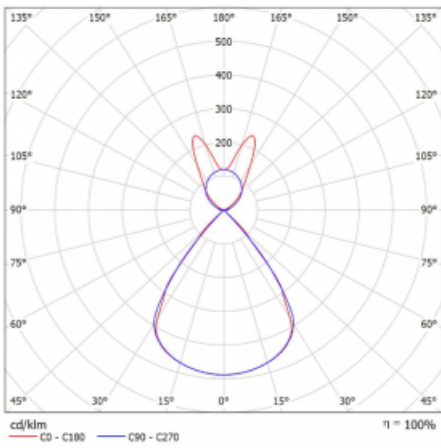

Type of installation	Suspended
Light distribution	Direct-indirect wide-lighting distribution
Luminaire shape	Linear
Colour of the luminaires	Black
Material	Aluminium
Lifetime	L80/B20 50 000 hours
Warranty	5 years
Description of luminaires	Luminaire suspended
item description	D/I - 54/46
Dimensions	1964 mm × 47 mm × 69 mm
Light source	LED MODUL
Type of optical system	Plastic louvre low UGR
Luminous flux*	7700 lm
Colour Temperature	4000 K cool white
Luminous efficacy	151 lm/W
MacAdam Light source	3
Colour rendering index	80
UGR max. X=4H Y=8H, $\rho=70,50,20$	14.2

## Technical drawing

Luminaire power input\* 50.9 W

Connection of the luminaires ON/OFF

Electrical voltage 220-240V

Frequency 50/60Hz

⊕ CE IP 20

\*±10 %

## Curve