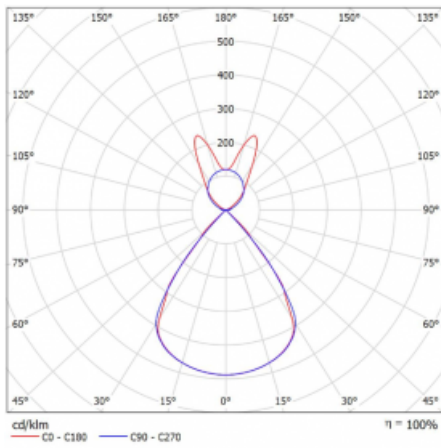

Type of installation	Suspended
Light distribution	Direct-indirect wide-lighting distribution
Luminaire shape	Linear
Colour of the luminaires	Black
Material	Aluminium
Lifetime	L80/B20 50 000 hours
Warranty	60 months
Description of luminaires	Luminaire suspended
item description	D/I - 54/46
Dimensions	1964 mm × 47 mm × 69 mm
Light source	LED MODUL
Type of optical system	Plastic louvre low UGR
Luminous flux	7700 lm ± 10 %
Colour Temperature	4000 K cool white
Luminous efficacy	151 lm/W
MacAdam Light source	3
Colour rendering index	80
UGR max. X=4H Y=8H, $\rho=70,50,20$	14.2

Technical drawing

Luminaire power input 50.9 W \pm 10 %

Connection of the luminaires Electronic ballast non-dimmable

Electrical voltage 220-240V

Frequency 50/60Hz

⊕ CE IP 20

Curve

Downloads