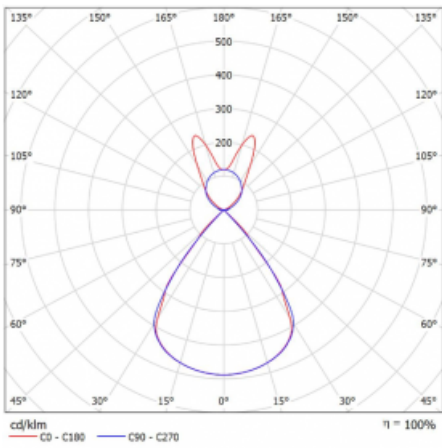

Type of installation	Suspended
Light distribution	Direct-indirect wide-lighting distribution
Luminaire shape	Linear
Colour of the luminaires	White
Material	Aluminium
Lifetime	L80/B20 50 000 hours
Warranty	60 months
Description of luminaires	Luminaire suspended
item description	D/I - 54/46
Dimensions	1964 mm × 47 mm × 69 mm
Light source	LED MODUL
Type of optical system	Plastic louvre low UGR
Luminous flux	7380 lm ± 10 %
Colour Temperature	3000 K warm white
Luminous efficacy	145 lm/W
MacAdam Light source	3
Colour rendering index	80
UGR max. X=4H Y=8H, $\rho=70,50,20$	14.1

Technical drawing

Luminaire power input 50.9 W \pm 10 %

Connection of the luminaires Electronic ballast non-dimmable

Electrical voltage 220-240V

Frequency 50/60Hz

⊕ CE IP 20

Curve

Downloads