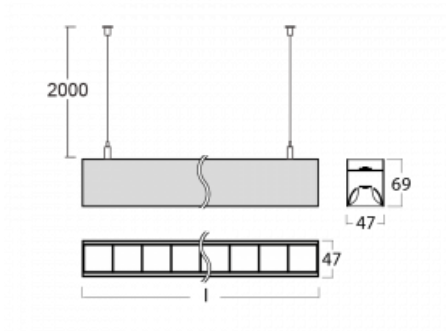

Technical drawing