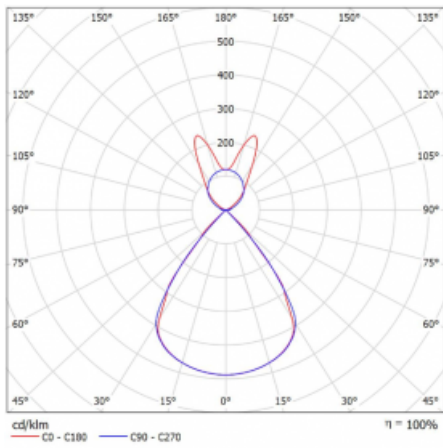

Type of installation	Suspended
Light distribution	Direct-indirect wide-lighting distribution
Luminaire shape	Linear
Colour of the luminaires	Silver
Material	Aluminium
Lifetime	L80/B20 50 000 hours
Warranty	60 months
Description of luminaires	Luminaire suspended
item description	D/I - 54/46
Dimensions	1964 mm × 47 mm × 69 mm
Light source	LED MODUL
Type of optical system	Plastic louvre low UGR
Luminous flux	7380 lm ± 10 %
Colour Temperature	3000 K warm white
Luminous efficacy	145 lm/W
MacAdam Light source	3
Colour rendering index	80
UGR max. X=4H Y=8H, $\rho=70,50,20$	14.1

## Technical drawing

Luminaire power input 50.9 W  $\pm$  10 %

Connection of the luminaires Electronic ballast non-dimmable

Electrical voltage 220-240V

Frequency 50/60Hz

⊕ CE IP 20

## Curve