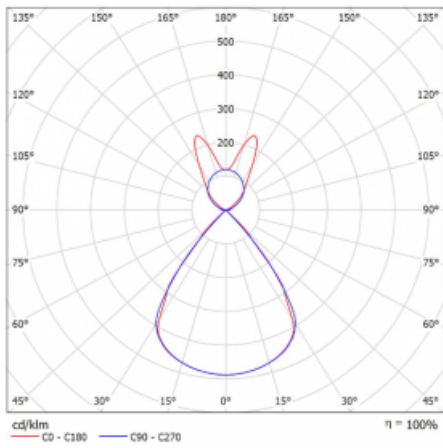

Type of installation	Suspended
Light distribution	Direct-indirect wide-lighting distribution
Luminaire shape	Linear
Colour of the luminaires	Black
Material	Aluminium
Lifetime	L80/B20 50 000 hours
Warranty	5 years
Description of luminaires	Luminaire suspended
item description	D/I - 54/46
Dimensions	1964 mm × 47 mm × 69 mm
Light source	LED MODUL
Type of optical system	Plastic louvre low UGR
Luminous flux*	7380 lm
Colour Temperature	3000 K warm white
Luminous efficacy	145 lm/W
MacAdam Light source	3
Colour rendering index	80
UGR max. X=4H Y=8H, $\rho=70,50,20$	14.1

## Technical drawing

Luminaire power input\* 50.9 W

Connection of the luminaires ON/OFF

Electrical voltage 220-240V

Frequency 50/60Hz

⊕ CE IP 20

\*±10 %

## Curve