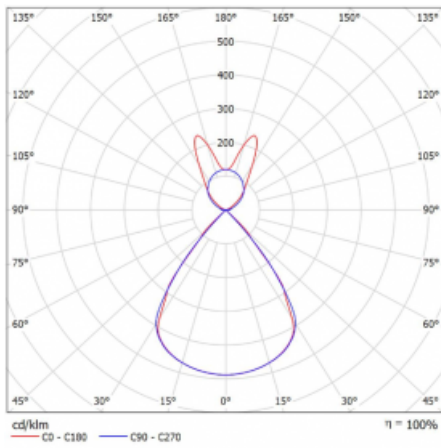

Type of installation	Suspended
Light distribution	Direct-indirect wide-lighting distribution
Luminaire shape	Linear
Colour of the luminaires	Black
Material	Aluminium
Lifetime	L80/B20 50 000 hours
Warranty	60 months
Description of luminaires	Luminaire suspended
item description	D/I - 54/46
Dimensions	1964 mm × 47 mm × 69 mm
Light source	LED MODUL
Type of optical system	Plastic louvre low UGR
Luminous flux	7380 lm ± 10 %
Colour Temperature	3000 K warm white
Luminous efficacy	145 lm/W
MacAdam Light source	3
Colour rendering index	80
UGR max. X=4H Y=8H, $\rho=70,50,20$	14.1

Technical drawing

Luminaire power input 50.9 W \pm 10 %

Connection of the luminaires Electronic ballast non-dimmable

Electrical voltage 220-240V

Frequency 50/60Hz

⊕ CE IP 20

Curve

Downloads