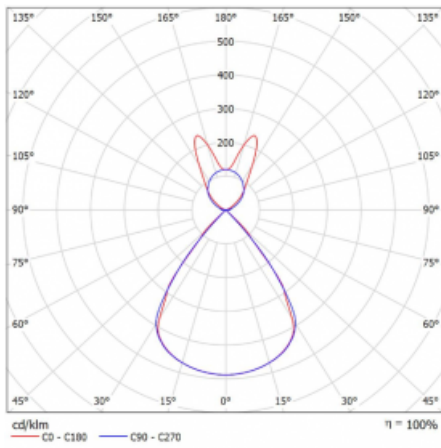

Type of installation	Suspended
Light distribution	Direct-indirect wide-lighting distribution
Luminaire shape	Linear
Colour of the luminaires	Silver
Material	Aluminium
Lifetime	L80/B20 50 000 hours
Warranty	60 months
Description of luminaires	Luminaire suspended
item description	D/I - 54/46
Dimensions	1964 mm × 47 mm × 69 mm
Light source	LED MODUL
Type of optical system	Plastic louvre low UGR
Luminous flux	7700 lm ± 10 %
Colour Temperature	4000 K cool white
Luminous efficacy	151 lm/W
MacAdam Light source	3
Colour rendering index	80
UGR max. X=4H Y=8H, $\rho=70,50,20$	14.2

## Technical drawing

Luminaire power input 50.9 W  $\pm$  10 %

Connection of the luminaires DALI dimmable

Electrical voltage 220-240V

Frequency 50/60Hz

⊕ CE IP 20

## Curve