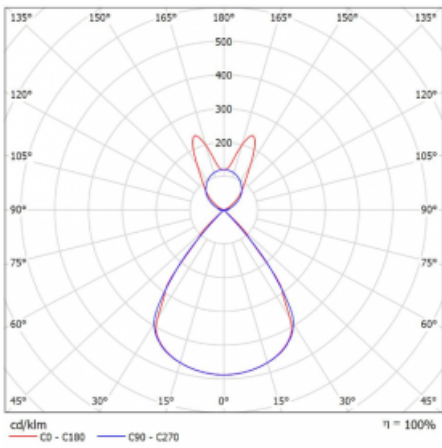

Type of installation	Suspended
Light distribution	Direct-indirect wide-lighting distribution
Luminaire shape	Linear
Colour of the luminaires	Black
Material	Aluminium
Lifetime	L80/B20 50 000 hours
Warranty	5 years
Description of luminaires	Luminaire suspended
item description	D/I - 54/46
Dimensions	1964 mm × 47 mm × 69 mm
Light source	LED MODUL
Type of optical system	Plastic louvre low UGR
Luminous flux*	7380 lm
Colour Temperature	3000 K warm white
Luminous efficacy	145 lm/W
MacAdam Light source	3
Colour rendering index	80
UGR max. X=4H Y=8H, $\rho=70,50,20$	14.1

## Technical drawing

Luminaire power input\* 50.9 W

Connection of the luminaires DALI

Electrical voltage 220-240V

Frequency 50/60Hz

⊕ CE IP 20

\*±10 %

## Curve