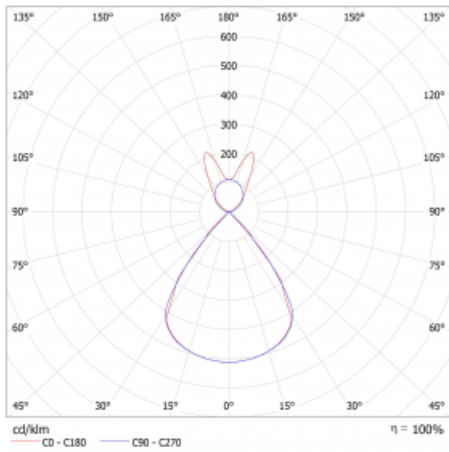

| | |
|-----------------------------------|--|
| Type of installation | Suspended |
| Light distribution | Direct-indirect wide-lighting distribution |
| Luminaire shape | Linear |
| Colour of the luminaires | Black |
| Material | Aluminium |
| Lifetime | L80/B20 50 000 hours |
| Warranty | 24 months |
| Description of luminaires | Luminaire suspended |
| Dimensions | 1964 mm × 47 mm × 69 mm |
| Light source | LED MODUL |
| Type of optical system | Plastic louvre low UGR |
| Luminous flux | 5120 lm ± 10 % |
| Colour Temperature | 3000 K warm white |
| Luminous efficacy | 143 lm/W |
| MacAdam Light source | 3 |
| Colour rendering index | 80 |
| UGR max. X=4H Y=8H, ρ=70,50,20 | 12.8 |

Technical drawing

Luminaire power input 35.8 W \pm 10 %

Connection of the luminaires Electronic ballast non-dimmable with 1h emergency

Electrical voltage 220-240V

Frequency 50/60Hz

⊕ CE IP 20

Curve

Downloads