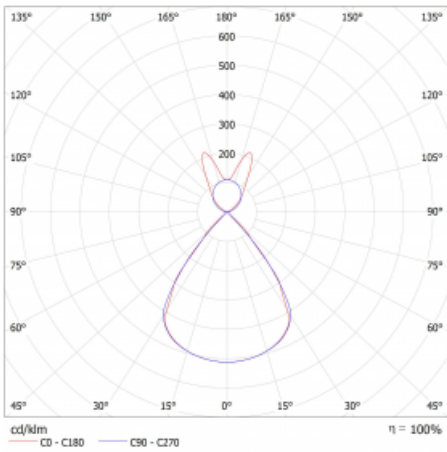

Luminaire

Lina45-S

145S-5B1Z-35GEE/840, W

EPD®

Imagine a linear luminaire that can satisfy all your needs: it meets UGR, has high efficiency and you can build it to your specifications. And it looks great too. The Lina45-S offers opal, microprism and optical grille variants, so it can easily meet both UGR under 19 at 4300 lm luminous flux. It is a great solution for visually demanding spaces, as it even meets UGR under 16 in some variants. In addition, you can complement the modular luminaire with a Vali55 relay module, a Rundo circular luminaire or 2 - 3 CUBE reflectors. The indirect lighting component is provided by a clear plexiglass module or a batwing diffuser, which creates a more even illumination of the ceiling. A welcome feature is also the possibility of a curtain at the joint of the profiles, which are also fitted with caps to prevent even minimal draughts. The individual segments are easily connected using connectors and plugged into 230 V.

Type of installation	Suspended
Light distribution	Direct-indirect wide-lighting distribution
Luminaire shape	Linear
Colour of the luminaires	White
Material	Aluminium
Lifetime	L80/B20 50 000 hours
Warranty	5 years
Description of luminaires	Luminaire suspended
Dimensions	1964 mm × 47 mm × 69 mm
Light source	LED MODUL
Type of optical system	Plastic louvre low UGR
Luminous flux*	5340 lm
Colour Temperature	4000 K cool white
Luminous efficacy	149 lm/W
MacAdam Light source	3
Colour rendering index	80
UGR max. X=4H Y=8H, ρ=70,50,20	13

Technical drawing

Luminaire power input* 35.8 W

Connection of the luminaires ON/OFF

Electrical voltage 220-240V

Frequency 50/60Hz

⊕ CE IP 20

*±10 %

Curve