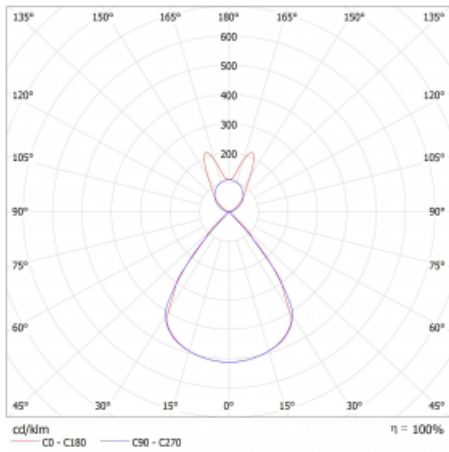

Type of installation	Suspended
Light distribution	Direct-indirect wide-lighting distribution
Luminaire shape	Linear
Colour of the luminaires	Black
Material	Aluminium
Lifetime	L80/B20 50 000 hours
Warranty	5 years
Description of luminaires	Luminaire suspended
Dimensions	1964 mm × 47 mm × 69 mm
Light source	LED MODUL
Type of optical system	Plastic louvre low UGR
Luminous flux*	5340 lm
Colour Temperature	4000 K cool white
Luminous efficacy	149 lm/W
MacAdam Light source	3
Colour rendering index	80
UGR max. X=4H Y=8H, ρ=70,50,20	13

Technical drawing

Luminaire power input* 35.8 W

Connection of the luminaires ON/OFF

Electrical voltage 220-240V

Frequency 50/60Hz

⊕ CE IP 20

*±10 %

Curve