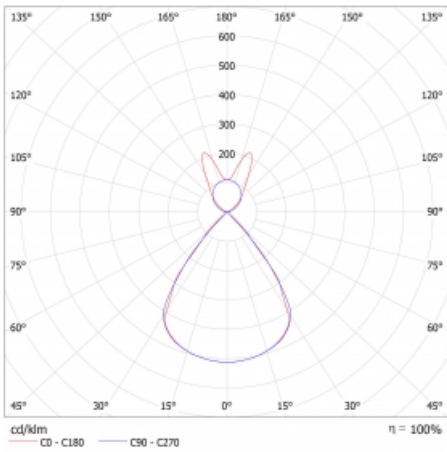

Luminaire

Lina45-S

145S-5B1Z-35GEE/840, B

EPD®

Imagine a linear luminaire that can satisfy all your needs: it meets UGR, has high efficiency and you can build it to your specifications. And it looks great too. The Lina45-S offers opal, microprism and optical grille variants, so it can easily meet both UGR under 19 at 4300 lm luminous flux. It is a great solution for visually demanding spaces, as it even meets UGR under 16 in some variants. In addition, you can complement the modular luminaire with a Vali55 relay module, a Rundo circular luminaire or 2 - 3 CUBE reflectors. The indirect lighting component is provided by a clear plexiglass module or a batwing diffuser, which creates a more even illumination of the ceiling. A welcome feature is also the possibility of a curtain at the joint of the profiles, which are also fitted with caps to prevent even minimal draughts. The individual segments are easily connected using connectors and plugged into 230 V.

Type of installation	Suspended
Light distribution	Direct-indirect wide-lighting distribution
Luminaire shape	Linear
Colour of the luminaires	Black
Material	Aluminium
Lifetime	L80/B20 50 000 hours
Warranty	60 months
Description of luminaires	Luminaire suspended
Dimensions	1964 mm × 47 mm × 69 mm
Light source	LED MODUL
Type of optical system	Plastic louvre low UGR
Luminous flux	5340 lm ± 10 %
Colour Temperature	4000 K cool white
Luminous efficacy	149 lm/W
MacAdam Light source	3
Colour rendering index	80
UGR max. X=4H Y=8H, ρ=70,50,20	13

Technical drawing

Luminaire power input 35.8 W \pm 10 %

Connection of the luminaires Electronic ballast non-dimmable

Electrical voltage 220-240V

Frequency 50/60Hz

⊕ CE IP 20

Curve

Downloads