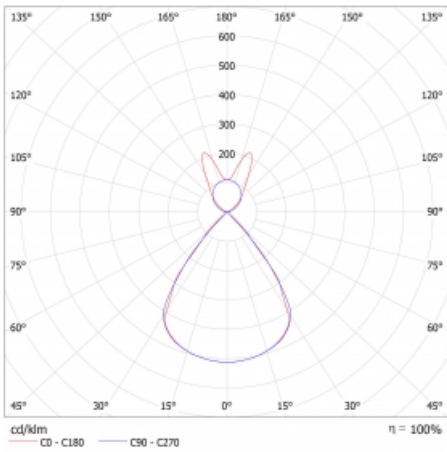

Luminaire

Lina45-S

145S-5B1Z-35GEE/830, W

EPD®

Imagine a linear luminaire that can satisfy all your needs: it meets UGR, has high efficiency and you can build it to your specifications. And it looks great too. The Lina45-S offers opal, microprism and optical grille variants, so it can easily meet both UGR under 19 at 4300 lm luminous flux. It is a great solution for visually demanding spaces, as it even meets UGR under 16 in some variants. In addition, you can complement the modular luminaire with a Vali55 relay module, a Rundo circular luminaire or 2 - 3 CUBE reflectors. The indirect lighting component is provided by a clear plexiglass module or a batwing diffuser, which creates a more even illumination of the ceiling. A welcome feature is also the possibility of a curtain at the joint of the profiles, which are also fitted with caps to prevent even minimal draughts. The individual segments are easily connected using connectors and plugged into 230 V.

Type of installation	Suspended
Light distribution	Direct-indirect wide-lighting distribution
Luminaire shape	Linear
Colour of the luminaires	White
Material	Aluminium
Lifetime	L80/B20 50 000 hours
Warranty	60 months
Description of luminaires	Luminaire suspended
Dimensions	1964 mm × 47 mm × 69 mm
Light source	LED MODUL
Type of optical system	Plastic louvre low UGR
Luminous flux	5120 lm ± 10 %
Colour Temperature	3000 K warm white
Luminous efficacy	143 lm/W
MacAdam Light source	3
Colour rendering index	80
UGR max. X=4H Y=8H, ρ=70,50,20	12.8

Technical drawing

Luminaire power input 35.8 W \pm 10 %

Connection of the luminaires Electronic ballast non-dimmable

Electrical voltage 220-240V

Frequency 50/60Hz

⊕ CE IP 20

Curve

Downloads