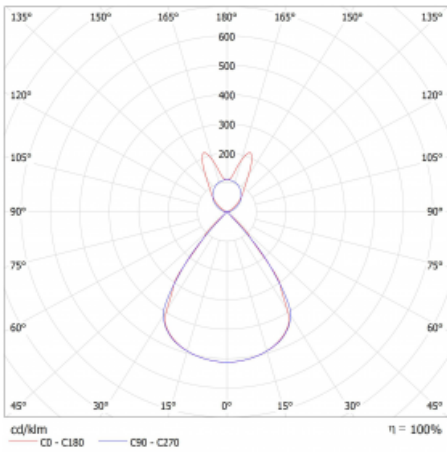

Luminaire

Lina45-S

145S-5B1Z-35GEE/830, S

EPD®

Imagine a linear luminaire that can satisfy all your needs: it meets UGR, has high efficiency and you can build it to your specifications. And it looks great too. The Lina45-S offers opal, microprism and optical grille variants, so it can easily meet both UGR under 19 at 4300 lm luminous flux. It is a great solution for visually demanding spaces, as it even meets UGR under 16 in some variants. In addition, you can complement the modular luminaire with a Vali55 relay module, a Rundo circular luminaire or 2 - 3 CUBE reflectors. The indirect lighting component is provided by a clear plexiglass module or a batwing diffuser, which creates a more even illumination of the ceiling. A welcome feature is also the possibility of a curtain at the joint of the profiles, which are also fitted with caps to prevent even minimal draughts. The individual segments are easily connected using connectors and plugged into 230 V.

Type of installation	Suspended
Light distribution	Direct-indirect wide-lighting distribution
Luminaire shape	Linear
Colour of the luminaires	Silver
Material	Aluminium
Lifetime	L80/B20 50 000 hours
Warranty	60 months
Description of luminaires	Luminaire suspended
Dimensions	1964 mm × 47 mm × 69 mm
Light source	LED MODUL
Type of optical system	Plastic louvre low UGR
Luminous flux	5120 lm ± 10 %
Colour Temperature	3000 K warm white
Luminous efficacy	143 lm/W
MacAdam Light source	3
Colour rendering index	80
UGR max. X=4H Y=8H, ρ=70,50,20	12.8

Technical drawing

Luminaire power input 35.8 W \pm 10 %

Connection of the luminaires Electronic ballast non-dimmable

Electrical voltage 220-240V

Frequency 50/60Hz

⊕ CE IP 20

Curve

Downloads