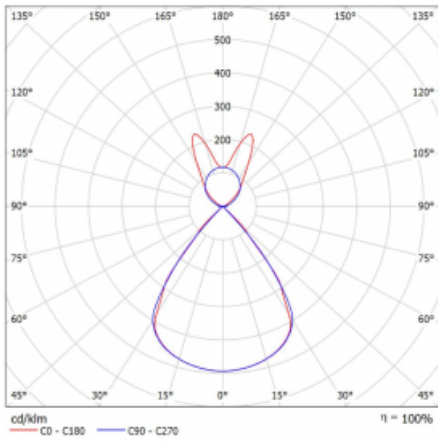

Type of installation	Suspended
Light distribution	Direct-indirect wide-lighting distribution
Luminaire shape	Linear
Colour of the luminaires	White
Material	Aluminium
Lifetime	L80/B20 50 000 hours
Warranty	2 years
Description of luminaires	Luminaire suspended
item description	D/I - 60/40
Dimensions	1683 mm × 47 mm × 69 mm
Light source	LED MODUL
Type of optical system	Plastic louvre low UGR
Luminous flux*	11340 lm
Colour Temperature	4000 K cool white
Luminous efficacy	147 lm/W
MacAdam Light source	3
Colour rendering index	80
UGR max. X=4H Y=8H, $\rho=70,50,20$	16.2

## Curve