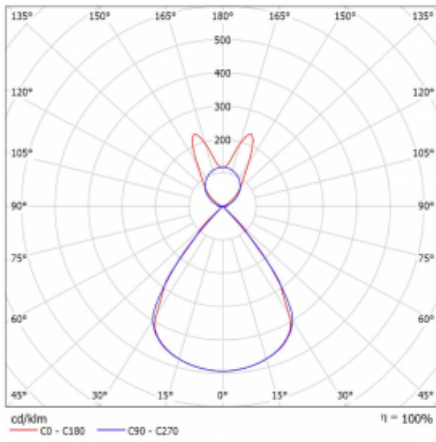

Type of installation	Suspended
Light distribution	Direct-indirect wide-lighting distribution
Luminaire shape	Linear
Colour of the luminaires	Black
Material	Aluminium
Lifetime	L80/B20 50 000 hours
Warranty	24 months
Description of luminaires	Luminaire suspended
item description	D/I - 60/40
Dimensions	1683 mm × 47 mm × 69 mm
Light source	LED MODUL
Type of optical system	Plastic louvre low UGR
Luminous flux	11340 lm ± 10 %
Colour Temperature	4000 K cool white
Luminous efficacy	147 lm/W
MacAdam Light source	3
Colour rendering index	80
UGR max. X=4H Y=8H, $\rho=70,50,20$	16.2

## Curve