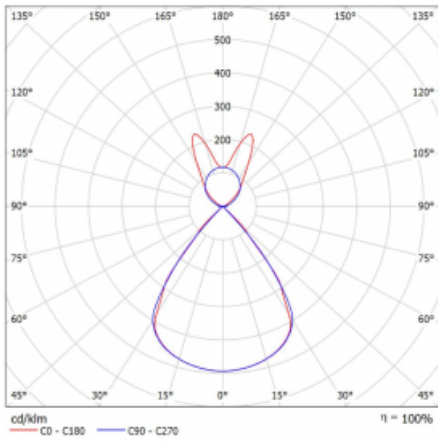

Type of installation	Suspended
Light distribution	Direct-indirect wide-lighting distribution
Luminaire shape	Linear
Colour of the luminaires	Black
Material	Aluminium
Lifetime	L80/B20 50 000 hours
Warranty	2 years
Description of luminaires	Luminaire suspended
item description	D/I - 60/40
Dimensions	1683 mm × 47 mm × 69 mm
Light source	LED MODUL
Type of optical system	Plastic louvre low UGR
Luminous flux*	11340 lm
Colour Temperature	4000 K cool white
Luminous efficacy	147 lm/W
MacAdam Light source	3
Colour rendering index	80
UGR max. X=4H Y=8H, $\rho=70,50,20$	16.2

## Curve