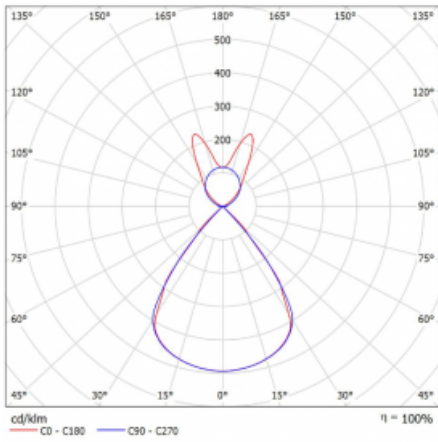

Type of installation	Suspended
Light distribution	Direct-indirect wide-lighting distribution
Luminaire shape	Linear
Colour of the luminaires	White
Material	Aluminium
Lifetime	L80/B20 50 000 hours
Warranty	60 months
Description of luminaires	Luminaire suspended
item description	D/I - 60/40
Dimensions	1683 mm × 47 mm × 69 mm
Light source	LED MODUL
Type of optical system	Plastic louvre low UGR
Luminous flux	11340 lm ± 10 %
Colour Temperature	4000 K cool white
Luminous efficacy	147 lm/W
MacAdam Light source	3
Colour rendering index	80
UGR max. X=4H Y=8H, $\rho=70,50,20$	16.2

Technical drawing

Luminaire power input 77.3 W \pm 10 %

Connection of the luminaires Electronic ballast non-dimmable

Electrical voltage 220-240V

Frequency 50/60Hz

⊕ CE IP 20

Curve

Downloads