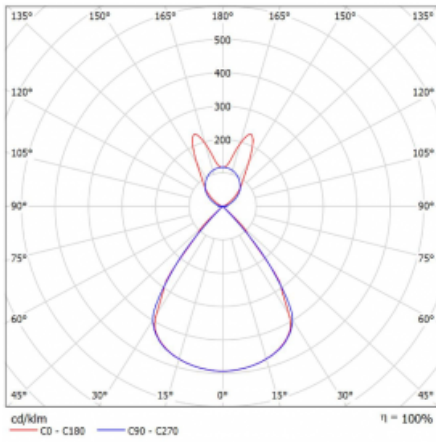

Type of installation	Suspended
Light distribution	Direct-indirect wide-lighting distribution
Luminaire shape	Linear
Colour of the luminaires	Silver
Material	Aluminium
Lifetime	L80/B20 50 000 hours
Warranty	60 months
Description of luminaires	Luminaire suspended
item description	D/I - 60/40
Dimensions	1683 mm × 47 mm × 69 mm
Light source	LED MODUL
Type of optical system	Plastic louvre low UGR
Luminous flux	11340 lm ± 10 %
Colour Temperature	4000 K cool white
Luminous efficacy	147 lm/W
MacAdam Light source	3
Colour rendering index	80
UGR max. X=4H Y=8H, $\rho=70,50,20$	16.2

Technical drawing

Luminaire power input 77.3 W \pm 10 %

Connection of the luminaires Electronic ballast non-dimmable

Electrical voltage 220-240V

Frequency 50/60Hz

⊕ CE IP 20

Curve

Downloads