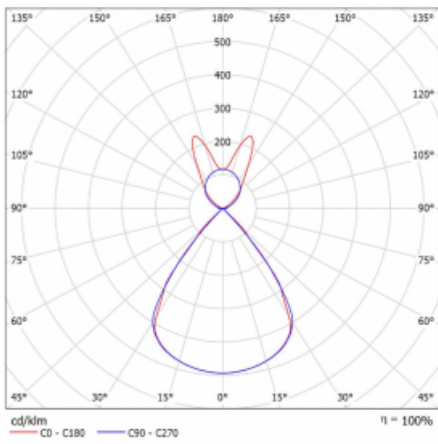

Type of installation	Suspended
Light distribution	Direct-indirect wide-lighting distribution
Luminaire shape	Linear
Colour of the luminaires	Black
Material	Aluminium
Lifetime	L80/B20 50 000 hours
Warranty	5 years
Description of luminaires	Luminaire suspended
item description	D/I - 60/40
Dimensions	1683 mm × 47 mm × 69 mm
Light source	LED MODUL
Type of optical system	Plastic louvre low UGR
Luminous flux*	11340 lm
Colour Temperature	4000 K cool white
Luminous efficacy	147 lm/W
MacAdam Light source	3
Colour rendering index	80
UGR max. X=4H Y=8H, $\rho=70,50,20$	16.2

Technical drawing

Luminaire power input* 77.3 W

Connection of the luminaires ON/OFF

Electrical voltage 220-240V

Frequency 50/60Hz

⊕ CE IP 20

*±10 %

Curve