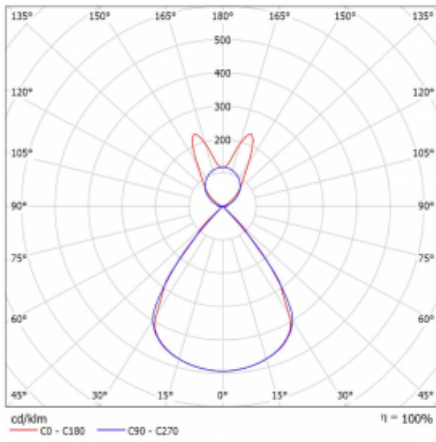

Type of installation	Suspended
Light distribution	Direct-indirect wide-lighting distribution
Luminaire shape	Linear
Colour of the luminaires	Black
Material	Aluminium
Lifetime	L80/B20 50 000 hours
Warranty	24 months
Description of luminaires	Luminaire suspended
item description	D/I - 55/45
Dimensions	1683 mm × 47 mm × 69 mm
Light source	LED MODUL
Type of optical system	Plastic louvre low UGR
Luminous flux	6520 lm ± 10 %
Colour Temperature	4000 K cool white
Luminous efficacy	148 lm/W
MacAdam Light source	3
Colour rendering index	80
UGR max. X=4H Y=8H, $\rho=70,50,20$	14.3

## Curve