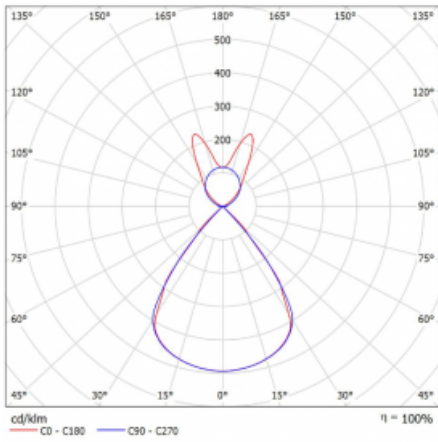

Type of installation	Suspended
Light distribution	Direct-indirect wide-lighting distribution
Luminaire shape	Linear
Colour of the luminaires	White
Material	Aluminium
Lifetime	L80/B20 50 000 hours
Warranty	60 months
Description of luminaires	Luminaire suspended
item description	D/I - 55/45
Dimensions	1683 mm × 47 mm × 69 mm
Light source	LED MODUL
Type of optical system	Plastic louvre low UGR
Luminous flux	6520 lm ± 10 %
Colour Temperature	4000 K cool white
Luminous efficacy	148 lm/W
MacAdam Light source	3
Colour rendering index	80
UGR max. X=4H Y=8H, $\rho=70,50,20$	14.3

Technical drawing

Luminaire power input 44 W \pm 10 %

Connection of the luminaires Electronic ballast non-dimmable

Electrical voltage 220-240V

Frequency 50/60Hz

⊕ CE IP 20

Curve

Downloads