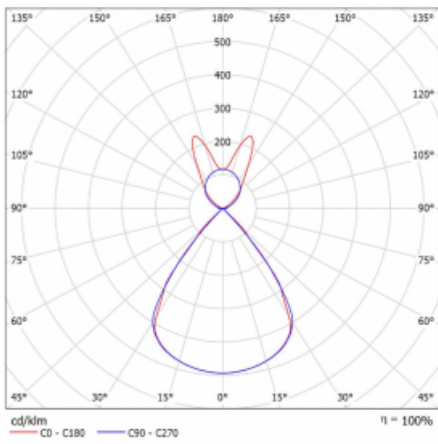

Type of installation	Suspended
Light distribution	Direct-indirect wide-lighting distribution
Luminaire shape	Linear
Colour of the luminaires	Silver
Material	Aluminium
Lifetime	L80/B20 50 000 hours
Warranty	5 years
Description of luminaires	Luminaire suspended
item description	D/I - 55/45
Dimensions	1683 mm × 47 mm × 69 mm
Light source	LED MODUL
Type of optical system	Plastic louvre low UGR
Luminous flux*	6520 lm
Colour Temperature	4000 K cool white
Luminous efficacy	148 lm/W
MacAdam Light source	3
Colour rendering index	80
UGR max. X=4H Y=8H, $\rho=70,50,20$	14.3

Technical drawing

Luminaire power input* 44 W

Connection of the luminaires ON/OFF

Electrical voltage 220-240V

Frequency 50/60Hz

⊕ CE IP 20

*±10 %

Curve