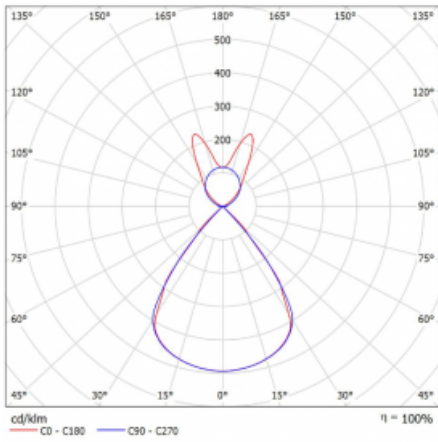

Type of installation	Suspended
Light distribution	Direct-indirect wide-lighting distribution
Luminaire shape	Linear
Colour of the luminaires	Black
Material	Aluminium
Lifetime	L80/B20 50 000 hours
Warranty	60 months
Description of luminaires	Luminaire suspended
item description	D/I - 55/45
Dimensions	1683 mm × 47 mm × 69 mm
Light source	LED MODUL
Type of optical system	Plastic louvre low UGR
Luminous flux	6250 lm ± 10 %
Colour Temperature	3000 K warm white
Luminous efficacy	142 lm/W
MacAdam Light source	3
Colour rendering index	80
UGR max. X=4H Y=8H, $\rho=70,50,20$	14.1

## Technical drawing

Luminaire power input 44 W  $\pm$  10 %

Connection of the luminaires Electronic ballast non-dimmable

Electrical voltage 220-240V

Frequency 50/60Hz

⊕ CE IP 20

## Curve