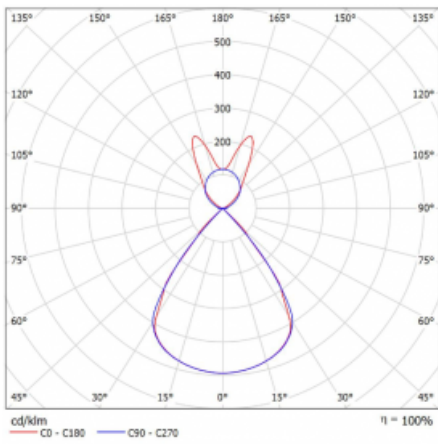

Type of installation	Suspended
Light distribution	Direct-indirect wide-lighting distribution
Luminaire shape	Linear
Colour of the luminaires	White
Material	Aluminium
Lifetime	L80/B20 50 000 hours
Warranty	5 years
Description of luminaires	Luminaire suspended
item description	D/I - 55/45
Dimensions	1683 mm × 47 mm × 69 mm
Light source	LED MODUL
Type of optical system	Plastic louvre low UGR
Luminous flux*	6520 lm
Colour Temperature	4000 K cool white
Luminous efficacy	148 lm/W
MacAdam Light source	3
Colour rendering index	80
UGR max. X=4H Y=8H, $\rho=70,50,20$	14.3

## Technical drawing

Luminaire power input\* 44 W

Connection of the luminaires DALI

Electrical voltage 220-240V

Frequency 50/60Hz

⊕ CE IP 20

\*±10 %

## Curve