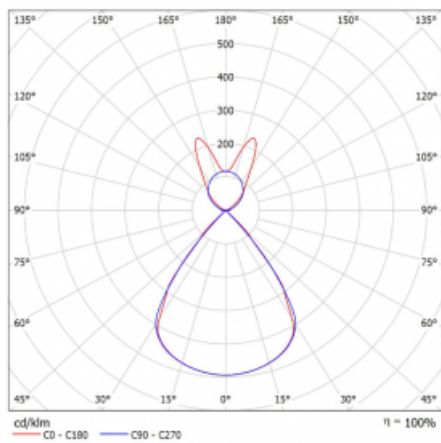

Type of installation	Suspended
Light distribution	Direct-indirect wide-lighting distribution
Luminaire shape	Linear
Colour of the luminaires	Silver
Material	Aluminium
Lifetime	L80/B20 50 000 hours
Warranty	60 months
Description of luminaires	Luminaire suspended
item description	D/I - 55/45
Dimensions	1683 mm × 47 mm × 69 mm
Light source	LED MODUL
Type of optical system	Plastic louvre low UGR
Luminous flux	6520 lm ± 10 %
Colour Temperature	4000 K cool white
Luminous efficacy	148 lm/W
MacAdam Light source	3
Colour rendering index	80
UGR max. X=4H Y=8H, $\rho=70,50,20$	14.3

## Technical drawing

Luminaire power input 44 W  $\pm$  10 %

Connection of the luminaires DALI dimmable

Electrical voltage 220-240V

Frequency 50/60Hz

⊕ CE IP 20

## Curve