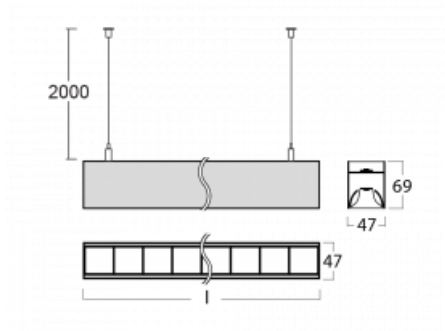

Technical drawing