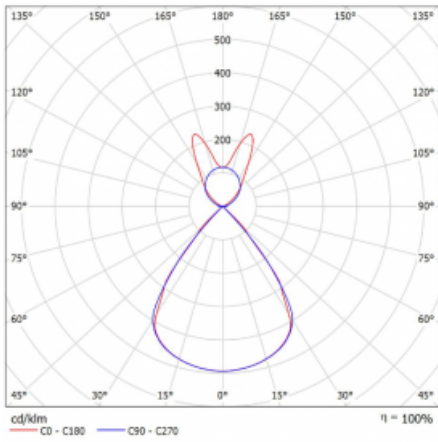

Type of installation	Suspended
Light distribution	Direct-indirect wide-lighting distribution
Luminaire shape	Linear
Colour of the luminaires	White
Material	Aluminium
Lifetime	L80/B20 50 000 hours
Warranty	60 months
Description of luminaires	Luminaire suspended
item description	D/I - 55/45
Dimensions	1683 mm × 47 mm × 69 mm
Light source	LED MODUL
Type of optical system	Plastic louvre low UGR
Luminous flux	6250 lm ± 10 %
Colour Temperature	3000 K warm white
Luminous efficacy	142 lm/W
MacAdam Light source	3
Colour rendering index	80
UGR max. X=4H Y=8H, $\rho=70,50,20$	14.1

## Technical drawing

Luminaire power input 44 W  $\pm$  10 %

Connection of the luminaires DALI dimmable

Electrical voltage 220-240V

Frequency 50/60Hz

⊕ CE IP 20

## Curve