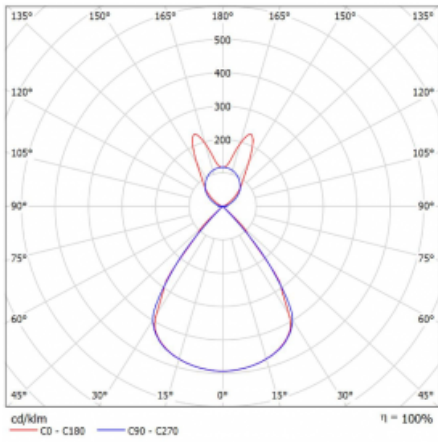

Type of installation	Suspended
Light distribution	Direct-indirect wide-lighting distribution
Luminaire shape	Linear
Colour of the luminaires	Black
Material	Aluminium
Lifetime	L80/B20 50 000 hours
Warranty	5 years
Description of luminaires	Luminaire suspended
item description	D/I - 55/45
Dimensions	1683 mm × 47 mm × 69 mm
Light source	LED MODUL
Type of optical system	Plastic louvre low UGR
Luminous flux*	6250 lm
Colour Temperature	3000 K warm white
Luminous efficacy	142 lm/W
MacAdam Light source	3
Colour rendering index	80
UGR max. X=4H Y=8H, $\rho=70,50,20$	14.1

## Technical drawing

Luminaire power input\* 44 W

Connection of the luminaires DALI

Electrical voltage 220-240V

Frequency 50/60Hz

⊕ CE IP 20

\*±10 %

## Curve