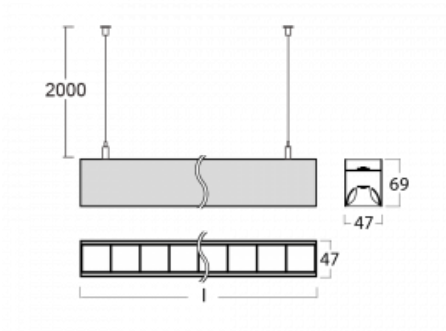

Technical drawing