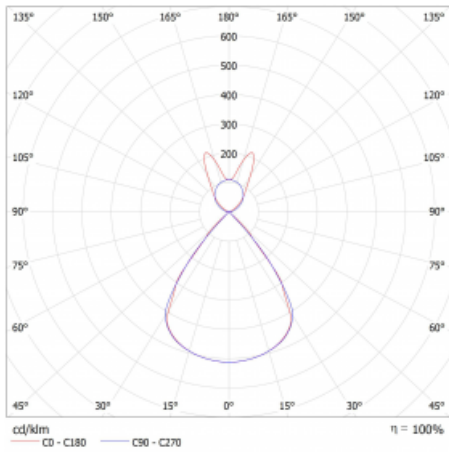

Type of installation	Suspended
Light distribution	Direct-indirect wide-lighting distribution
Luminaire shape	Linear
Colour of the luminaires	Black
Material	Aluminium
Lifetime	L80/B20 50 000 hours
Warranty	24 months
Description of luminaires	Luminaire suspended
Dimensions	1683 mm × 47 mm × 69 mm
Light source	LED MODUL
Type of optical system	Plastic louvre low UGR
Luminous flux	4340 lm ± 10 %
Colour Temperature	3000 K warm white
Luminous efficacy	147 lm/W
MacAdam Light source	3
Colour rendering index	80
UGR max. X=4H Y=8H, ρ=70,50,20	12.9

## Technical drawing

Luminaire power input 29.5 W  $\pm$  10 %

Connection of the luminaires Electronic ballast non-dimmable with 3h emergency

Electrical voltage 220-240V

Frequency 50/60Hz

⊕ CE IP 20

## Curve