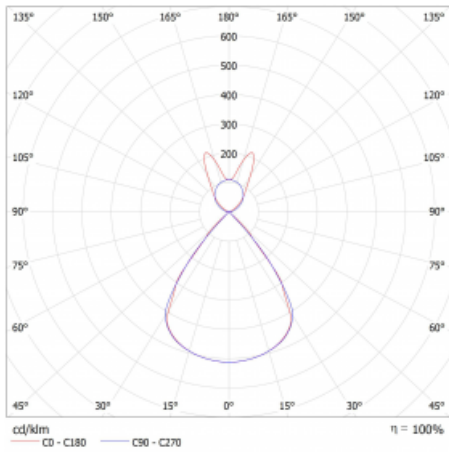

Luminaire

Lina45-S

145S-5B1Z-30GEM/840, W

EPD[®]

Imagine a linear luminaire that can satisfy all your needs: it meets UGR, has high efficiency and you can build it to your specifications. And it looks great too. The Lina45-S offers opal, microprism and optical grille variants, so it can easily meet both UGR under 19 at 4300 lm luminous flux. It is a great solution for visually demanding spaces, as it even meets UGR under 16 in some variants. In addition, you can complement the modular luminaire with a Vali55 relay module, a Rundo circular luminaire or 2 - 3 CUBE reflectors. The indirect lighting component is provided by a clear plexiglass module or a batwing diffuser, which creates a more even illumination of the ceiling. A welcome feature is also the possibility of a curtain at the joint of the profiles, which are also fitted with caps to prevent even minimal draughts. The individual segments are easily connected using connectors and plugged into 230 V.

| | |
|-----------------------------------|--|
| Type of installation | Suspended |
| Light distribution | Direct-indirect wide-lighting distribution |
| Luminaire shape | Linear |
| Colour of the luminaires | White |
| Material | Aluminium |
| Lifetime | L80/B20 50 000 hours |
| Warranty | 24 months |
| Description of luminaires | Luminaire suspended |
| Dimensions | 1683 mm × 47 mm × 69 mm |
| Light source | LED MODUL |
| Type of optical system | Plastic louvre low UGR |
| Luminous flux | 4530 lm ± 10 % |
| Colour Temperature | 4000 K cool white |
| Luminous efficacy | 154 lm/W |
| MacAdam Light source | 3 |
| Colour rendering index | 80 |
| UGR max. X=4H Y=8H, ρ=70,50,20 | 13 |

Technical drawing

Luminaire power input 29.5 W \pm 10 %

Connection of the luminaires Electronic ballast non-dimmable with 1h emergency

Electrical voltage 220-240V

Frequency 50/60Hz

⊕ CE IP 20

Curve

Downloads