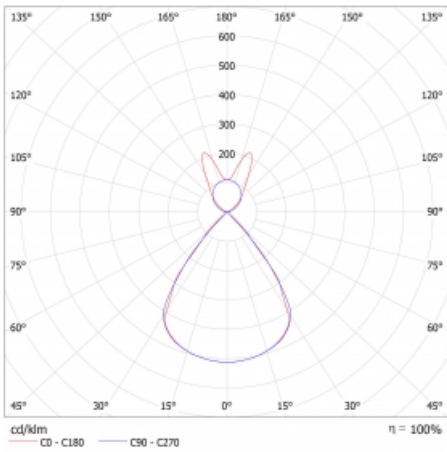

Type of installation	Suspended
Light distribution	Direct-indirect wide-lighting distribution
Luminaire shape	Linear
Colour of the luminaires	White
Material	Aluminium
Lifetime	L80/B20 50 000 hours
Warranty	24 months
Description of luminaires	Luminaire suspended
Dimensions	1683 mm × 47 mm × 69 mm
Light source	LED MODUL
Type of optical system	Plastic louvre low UGR
Luminous flux	4340 lm ± 10 %
Colour Temperature	3000 K warm white
Luminous efficacy	147 lm/W
MacAdam Light source	3
Colour rendering index	80
UGR max. X=4H Y=8H, ρ=70,50,20	12.9

## Technical drawing

Luminaire power input 29.5 W  $\pm$  10 %

Connection of the luminaires Electronic ballast non-dimmable with 1h emergency

Electrical voltage 220-240V

Frequency 50/60Hz

⊕ CE IP 20

## Curve