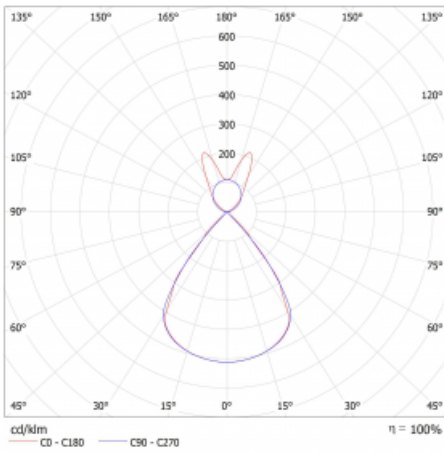

Type of installation	Suspended
Light distribution	Direct-indirect wide-lighting distribution
Luminaire shape	Linear
Colour of the luminaires	Silver
Material	Aluminium
Lifetime	L80/B20 50 000 hours
Warranty	24 months
Description of luminaires	Luminaire suspended
Dimensions	1683 mm × 47 mm × 69 mm
Light source	LED MODUL
Type of optical system	Plastic louvre low UGR
Luminous flux	4340 lm ± 10 %
Colour Temperature	3000 K warm white
Luminous efficacy	147 lm/W
MacAdam Light source	3
Colour rendering index	80
UGR max. X=4H Y=8H, ρ=70,50,20	12.9

## Technical drawing

Luminaire power input 29.5 W  $\pm$  10 %

Connection of the luminaires Electronic ballast non-dimmable with 1h emergency

Electrical voltage 220-240V

Frequency 50/60Hz

⊕ CE IP 20

## Curve