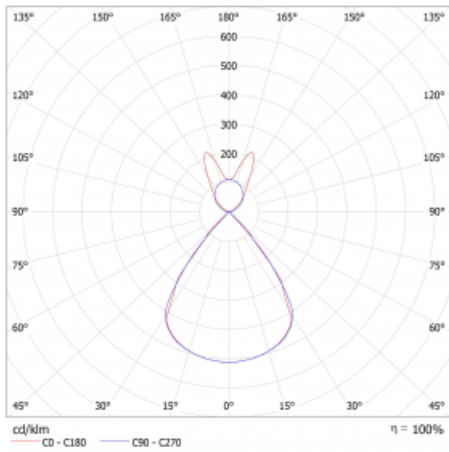

Luminaire

Lina45-S

145S-5B1Z-30GEE/840, S

EPD®

Imagine a linear luminaire that can satisfy all your needs: it meets UGR, has high efficiency and you can build it to your specifications. And it looks great too. The Lina45-S offers opal, microprism and optical grille variants, so it can easily meet both UGR under 19 at 4300 lm luminous flux. It is a great solution for visually demanding spaces, as it even meets UGR under 16 in some variants. In addition, you can complement the modular luminaire with a Vali55 relay module, a Rundo circular luminaire or 2 - 3 CUBE reflectors. The indirect lighting component is provided by a clear plexiglass module or a batwing diffuser, which creates a more even illumination of the ceiling. A welcome feature is also the possibility of a curtain at the joint of the profiles, which are also fitted with caps to prevent even minimal draughts. The individual segments are easily connected using connectors and plugged into 230 V.

Type of installation	Suspended
Light distribution	Direct-indirect wide-lighting distribution
Luminaire shape	Linear
Colour of the luminaires	Silver
Material	Aluminium
Lifetime	L80/B20 50 000 hours
Warranty	60 months
Description of luminaires	Luminaire suspended
Dimensions	1683 mm × 47 mm × 69 mm
Light source	LED MODUL
Type of optical system	Plastic louvre low UGR
Luminous flux	4530 lm ± 10 %
Colour Temperature	4000 K cool white
Luminous efficacy	154 lm/W
MacAdam Light source	3
Colour rendering index	80
UGR max. X=4H Y=8H, ρ=70,50,20	13

Technical drawing

Luminaire power input 29.5 W \pm 10 %

Connection of the luminaires Electronic ballast non-dimmable

Electrical voltage 220-240V

Frequency 50/60Hz

⊕ CE IP 20

Curve

Downloads