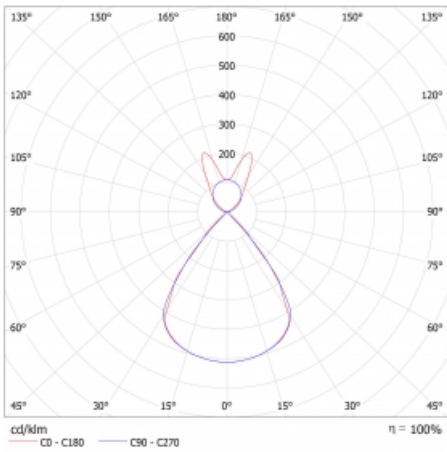

Luminaire

Lina45-S

145S-5B1Z-30GEE/840, B

EPD[®]

Imagine a linear luminaire that can satisfy all your needs: it meets UGR, has high efficiency and you can build it to your specifications. And it looks great too. The Lina45-S offers opal, microprism and optical grille variants, so it can easily meet both UGR under 19 at 4300 lm luminous flux. It is a great solution for visually demanding spaces, as it even meets UGR under 16 in some variants. In addition, you can complement the modular luminaire with a Vali55 relay module, a Rundo circular luminaire or 2 - 3 CUBE reflectors. The indirect lighting component is provided by a clear plexiglass module or a batwing diffuser, which creates a more even illumination of the ceiling. A welcome feature is also the possibility of a curtain at the joint of the profiles, which are also fitted with caps to prevent even minimal draughts. The individual segments are easily connected using connectors and plugged into 230 V.

Type of installation	Suspended
Light distribution	Direct-indirect wide-lighting distribution
Luminaire shape	Linear
Colour of the luminaires	Black
Material	Aluminium
Lifetime	L80/B20 50 000 hours
Warranty	60 months
Description of luminaires	Luminaire suspended
Dimensions	1683 mm × 47 mm × 69 mm
Light source	LED MODUL
Type of optical system	Plastic louvre low UGR
Luminous flux	4530 lm ± 10 %
Colour Temperature	4000 K cool white
Luminous efficacy	154 lm/W
MacAdam Light source	3
Colour rendering index	80
UGR max. X=4H Y=8H, ρ=70,50,20	13

Technical drawing

Luminaire power input 29.5 W \pm 10 %

Connection of the luminaires Electronic ballast non-dimmable

Electrical voltage 220-240V

Frequency 50/60Hz

⊕ CE IP 20

Curve

Downloads